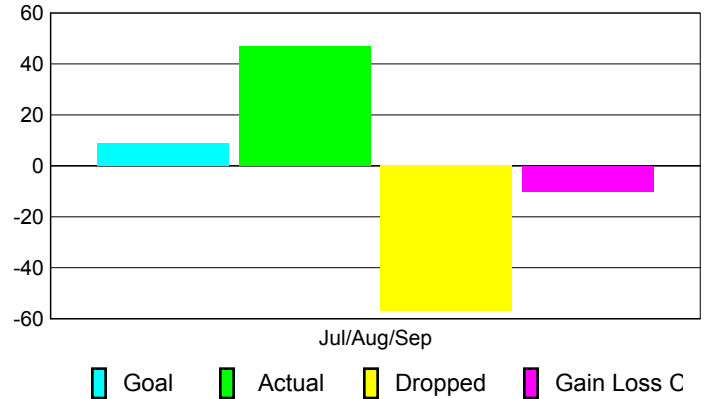

**Club Results 2010-2011**

Goal, New, Dropped, Gain/Loss

**Comparison of Club Gain/Loss**

Current Year Compared to the Previous Year

**YTD Status Quo Clubs 2010-2011**

Status Quo Clubs Compared to Status Quo Members

**MEMBERSHIP**

Membership Results  
2010-2011

Membership  
2009-2010

Month	Net Memb Goal	Actual New Memb	Actual Dropped Memb	Gain/Loss of Memb	Gain/Loss of Memb
Jul/Aug/Sep	9	47	-57	-10	43
<b>Totals</b>	<b>9</b>	<b>47</b>	<b>-57</b>	<b>-10</b>	<b>43</b>

**Membership Results 2010-2011**

Goal, New, Dropped, Gain/Loss

**Comparison of Membership Gain/Loss**

Current Year Compared to the Previous Year

**Gender Comparison 2010-2011**

Male Female